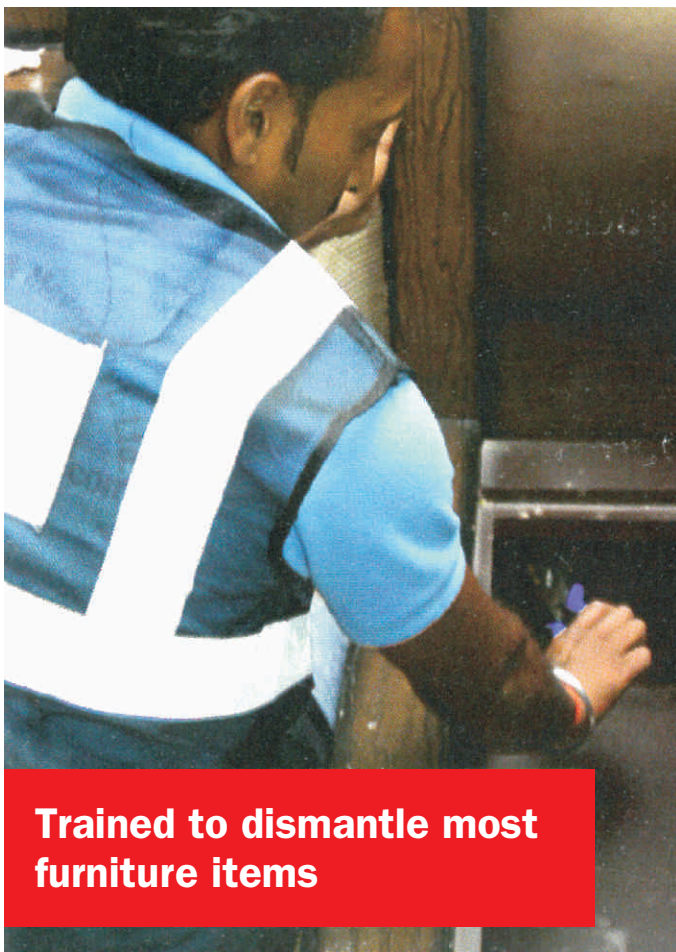

Trained to dismantle most furniture items